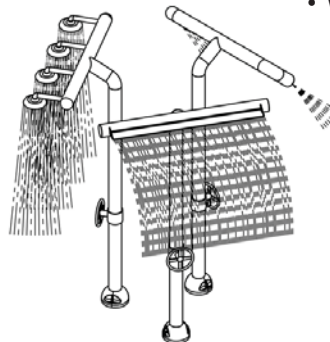

Trio of Fun Model 1800-94*

Specifications

Individual Models:

Model 1800-55: Water Wall

Model 1800-56: Double Shooter

Model 1800-69-4: Misty Spray

Dimensions: 8' 5 1/2" high, width varies

Options:

- 1800-bent: Bent pipe
- 1800-wheel: Interactive water flow wheel (shown)

Features

- 4 1/2" OD stainless pipe
- Interactive water flow wheels
- Stainless steel base plates & anchor system
- Polyester powder coat finish
- Water volume: 115-165 gpm
 - Model 1800-55: 55-65 gpm
 - Model 1800-56: 20-40 gpm
 - Model 1800-69-4: 40-60 gpm